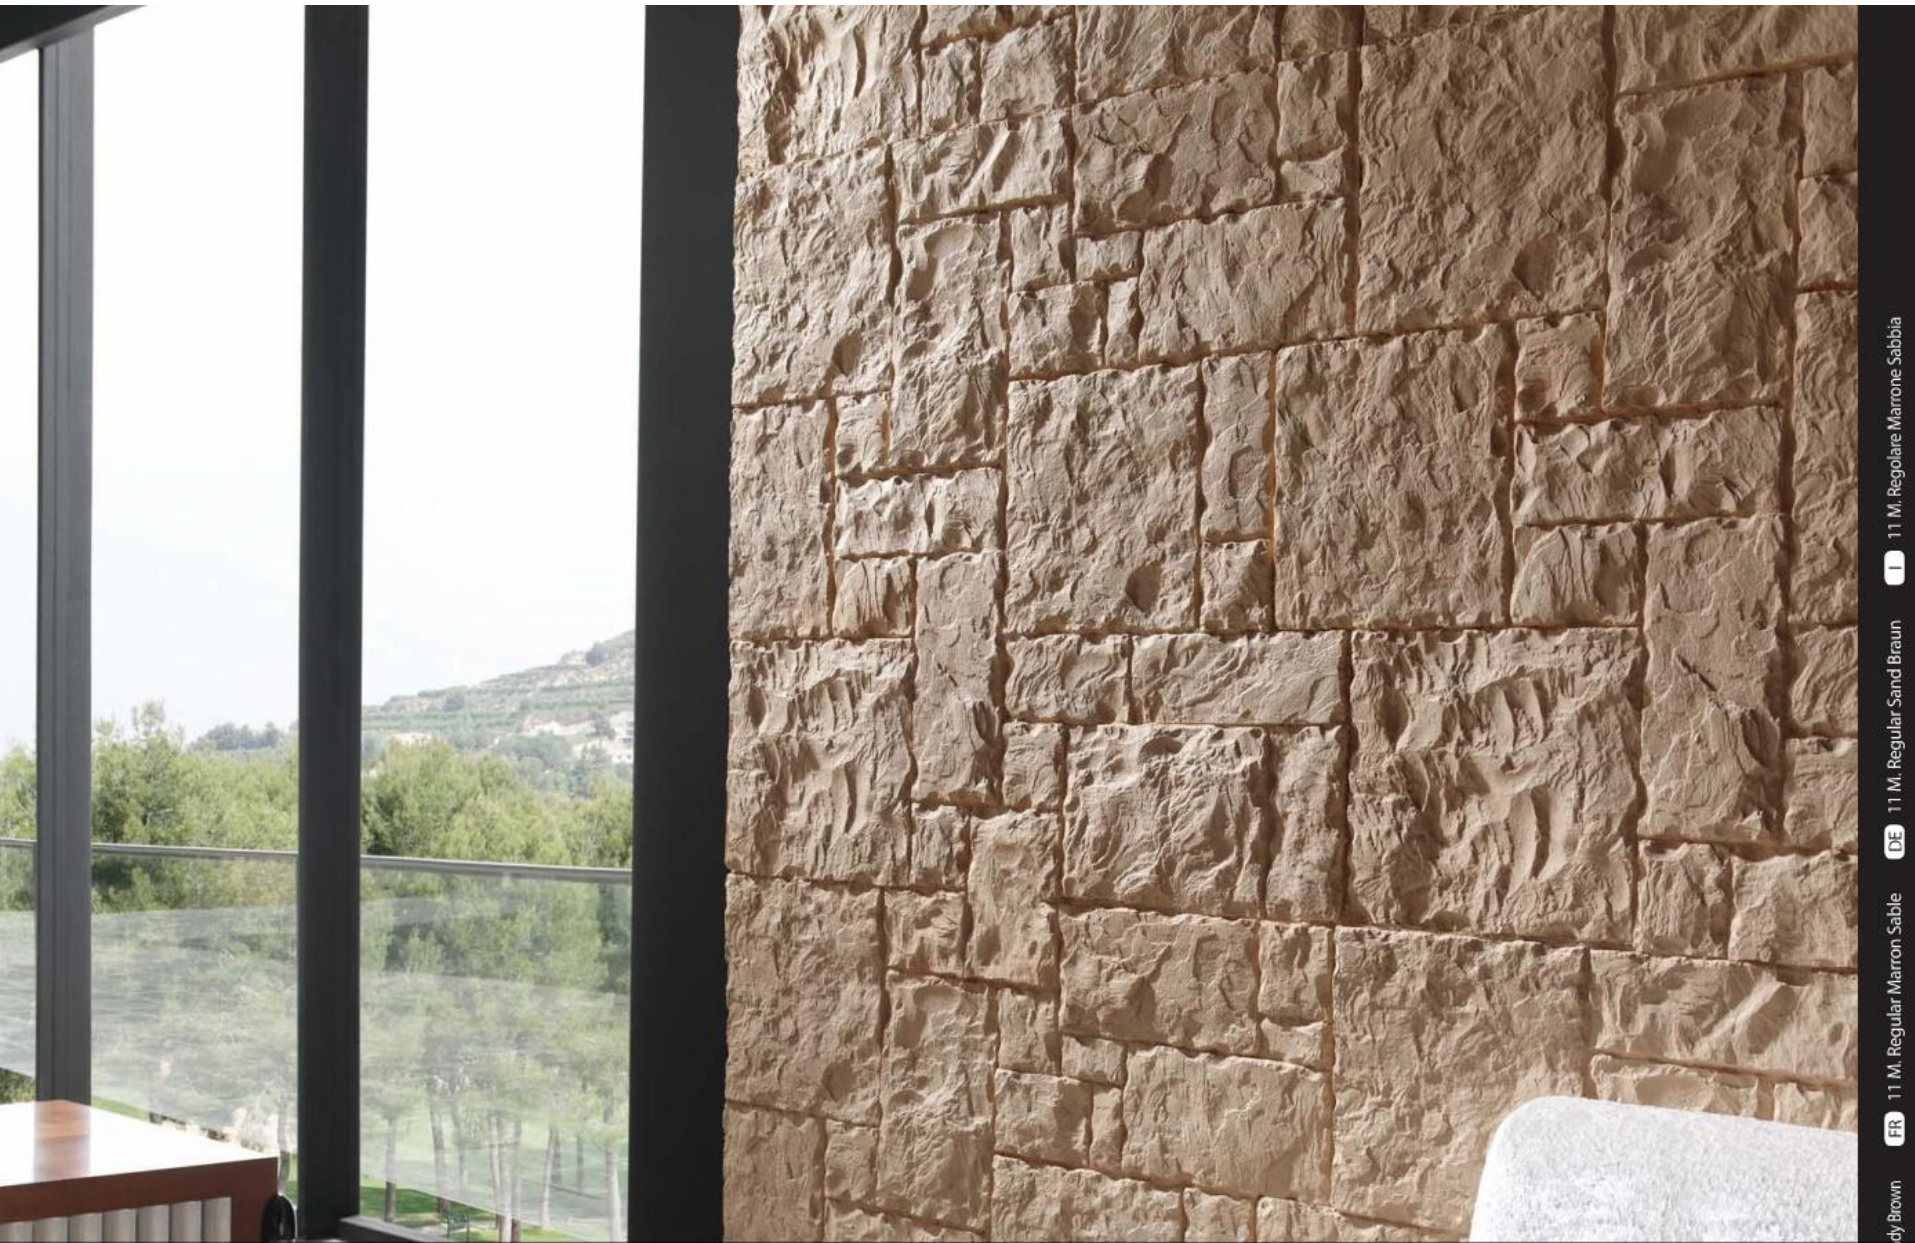

Mamposteria Regular PR-11M